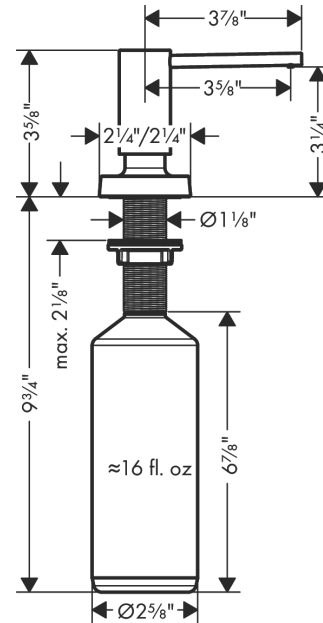

**Soap Dispenser, Metris**

Finishes : **steel optic** Part no. : **40468801**

**Description**

**Features**

- metal
- bottle capacity 16 oz
- 1 7/8" maximum counter depth

**Item details**

List Price \$ 96.00

**Product image**

**Scale drawing**

**Soap Dispenser, Metris**

Finishes : **steel optic** Part no. : **40468801**

**Exploded drawing**

Year of production: >01/19

**Soap Dispenser, Metris**

Finishes : **steel optic** Part no. : **40468801**

**Spare parts list**

Year of production: >01/19

<b>Pos.</b>	<b>Description</b>	<b>Part no.</b>	<b>Price</b>	<b>PU</b>
1	pump	93283800	-	1
2	bottle for lotion dispenser	93278000	-	1
3	escutcheon	93284800	-	1